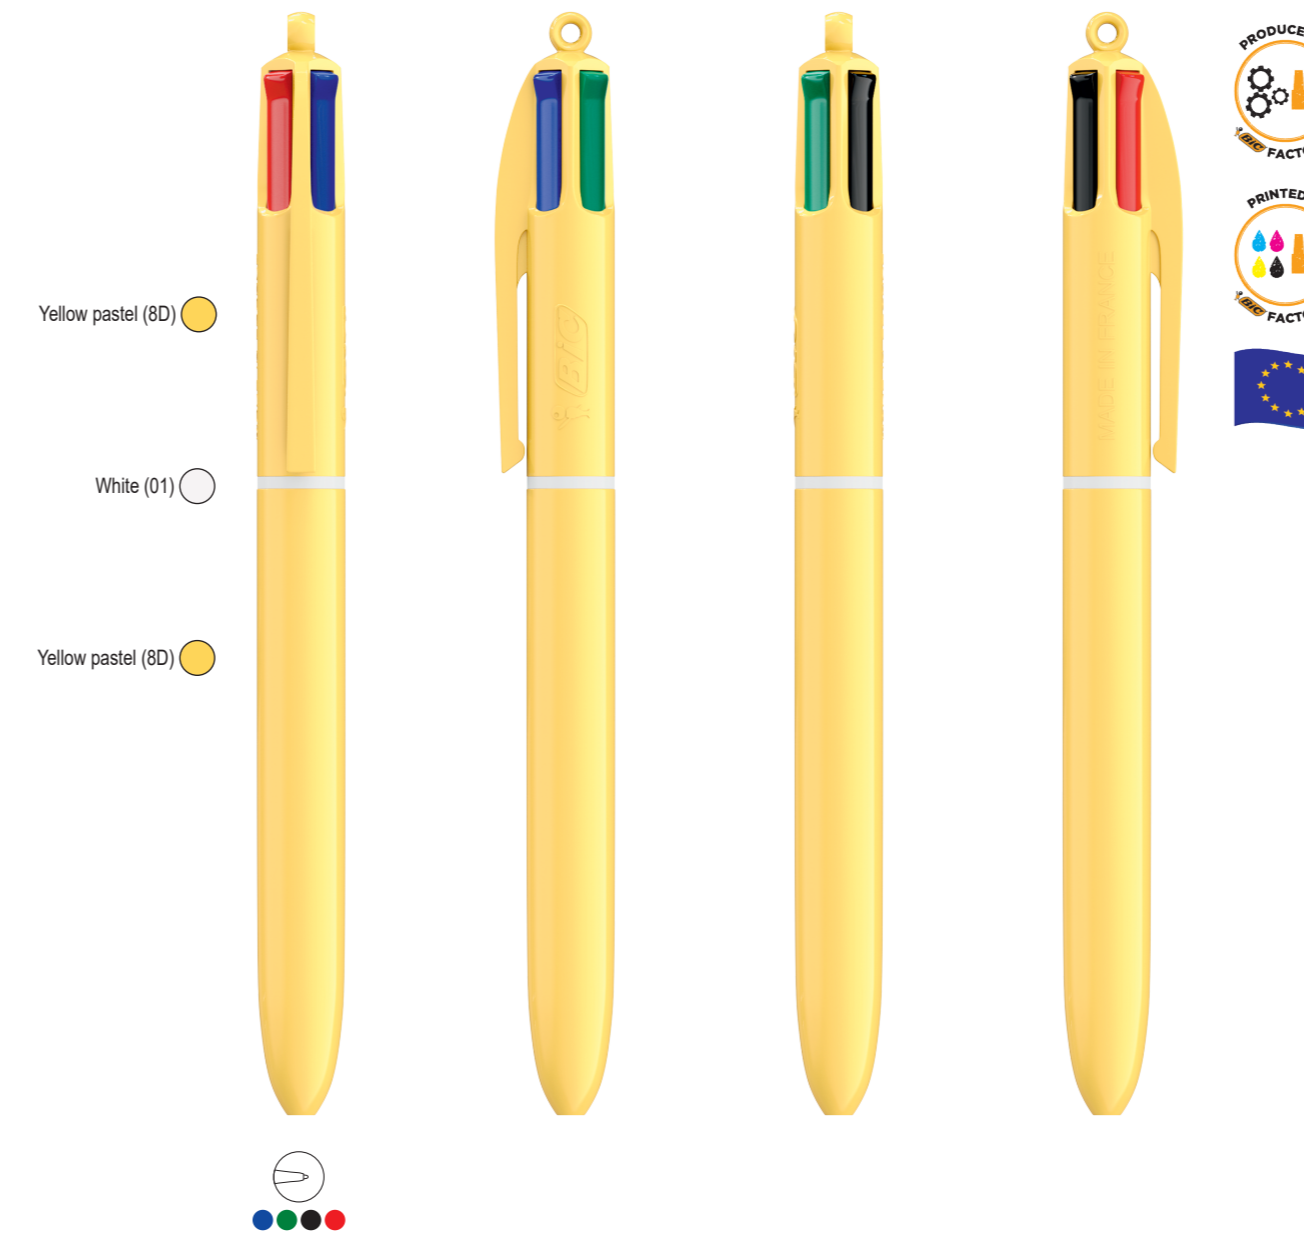

LP&UP Yellow Pastel_RI white

- Yellow pastel (80)
- White (01)
- Yellow pastel (80)