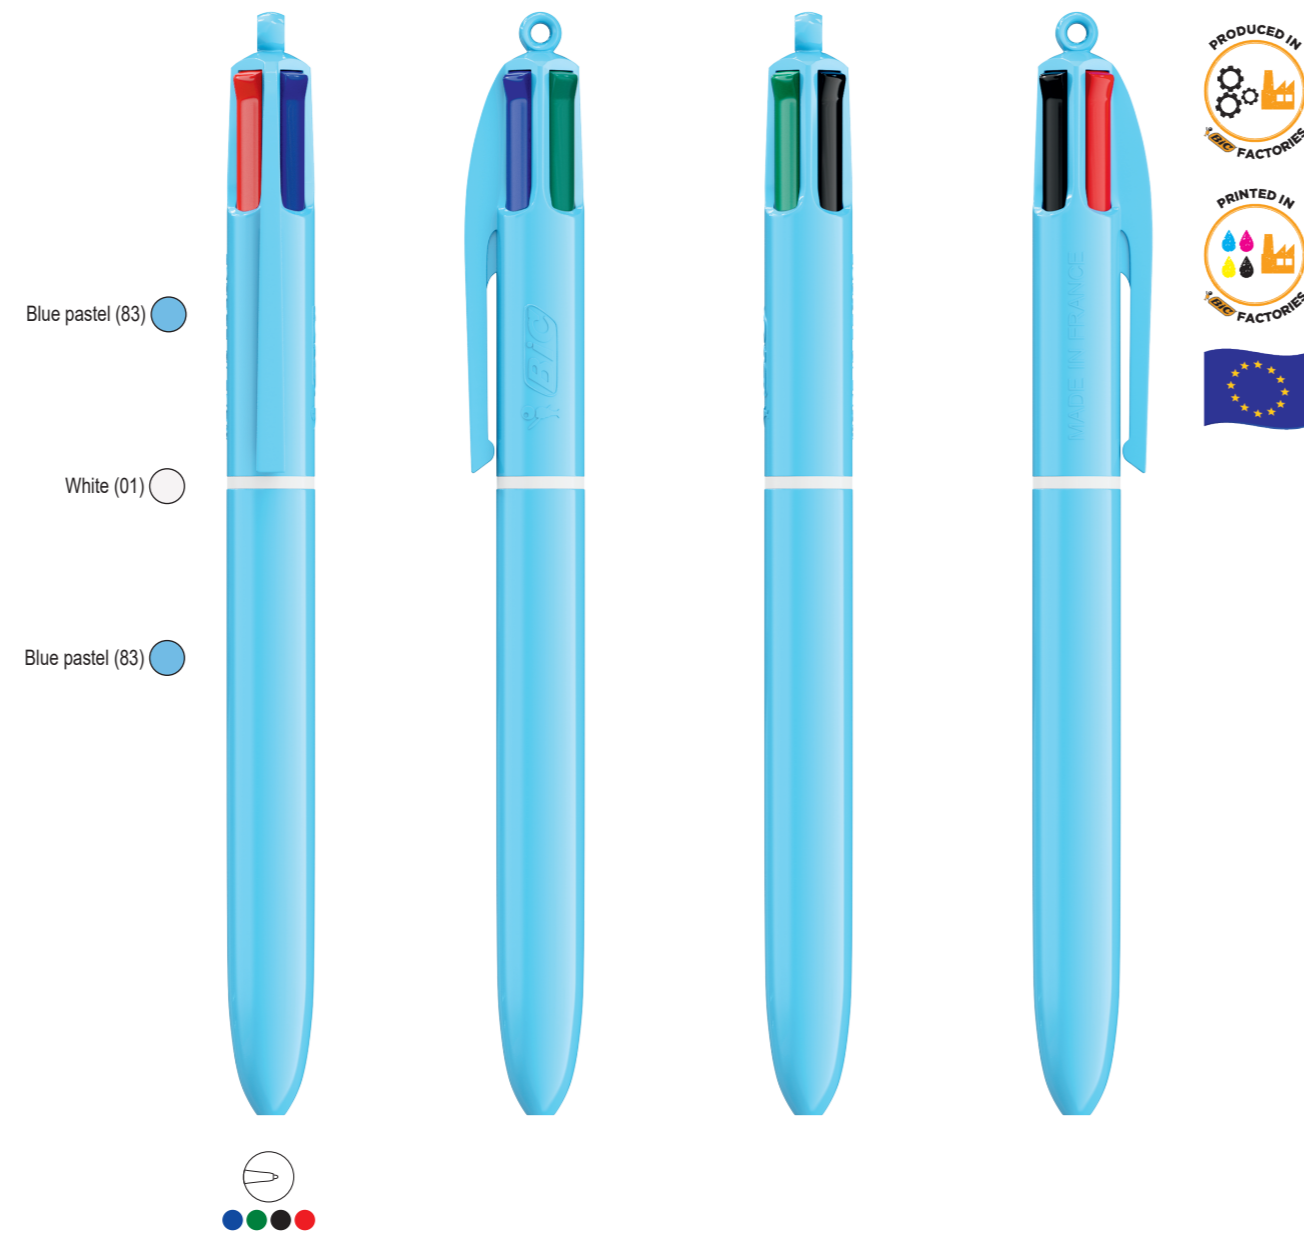

LP&UP Blue Pastel_RI white

- Blue pastel (83)
- White (01)
- Blue pastel (83)