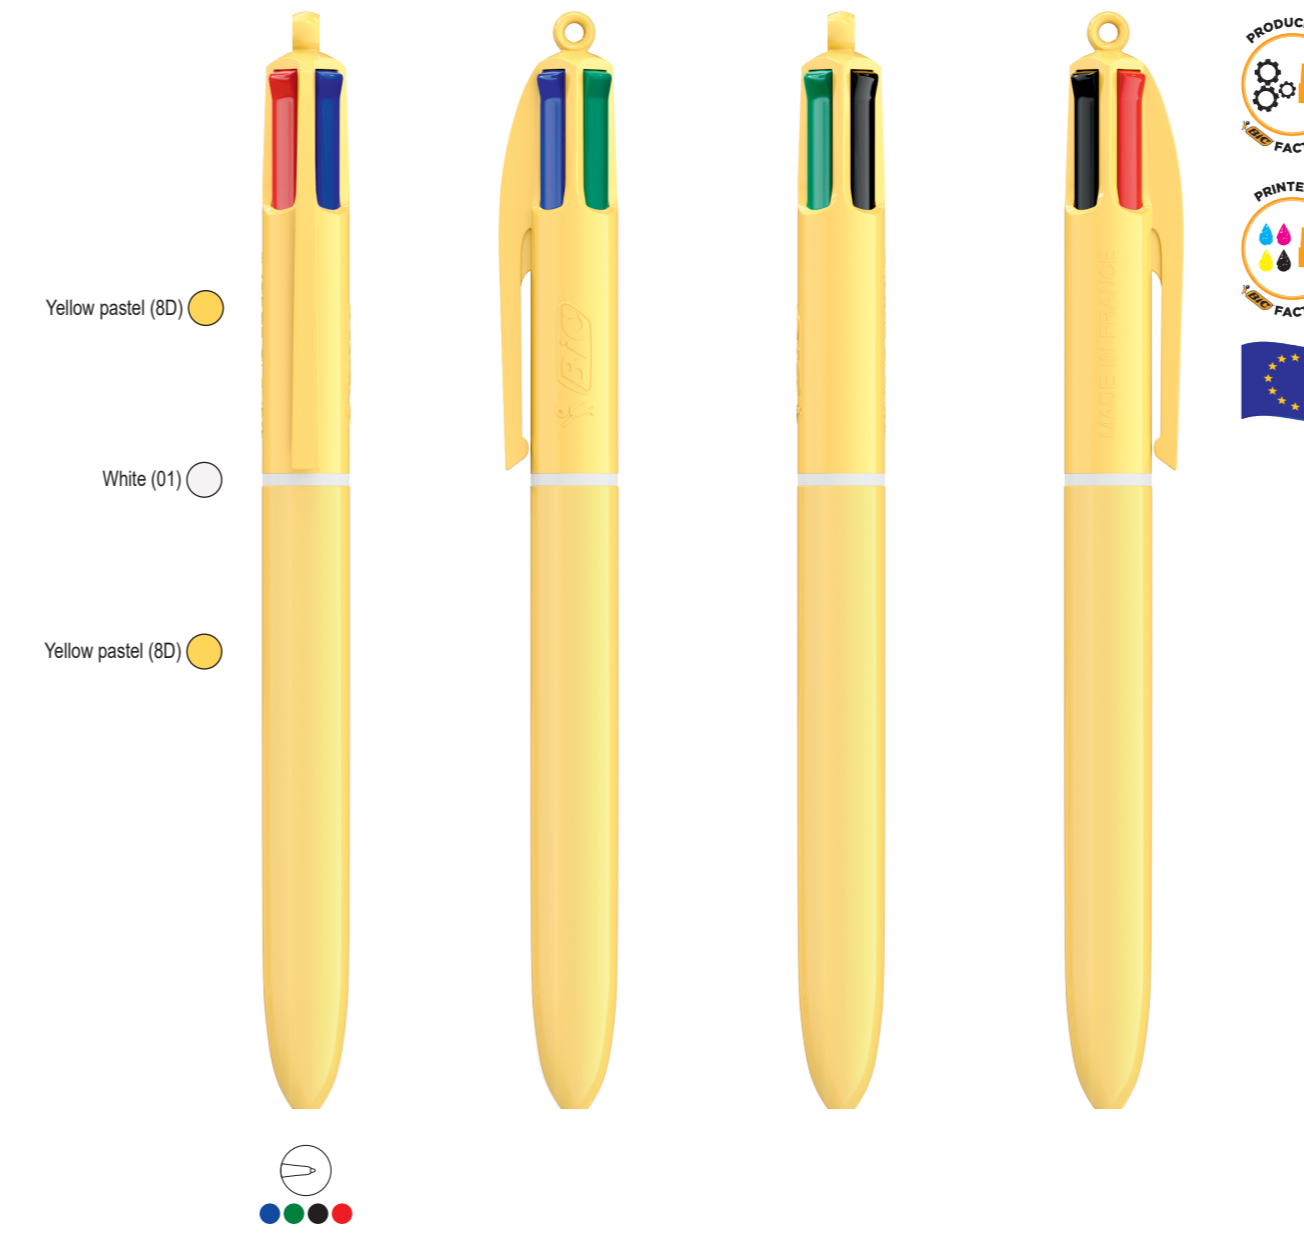

LP&UP Yellow Pastel_RI white

- Yellow pastel (80)
- White (01)
- Yellow pastel (80)