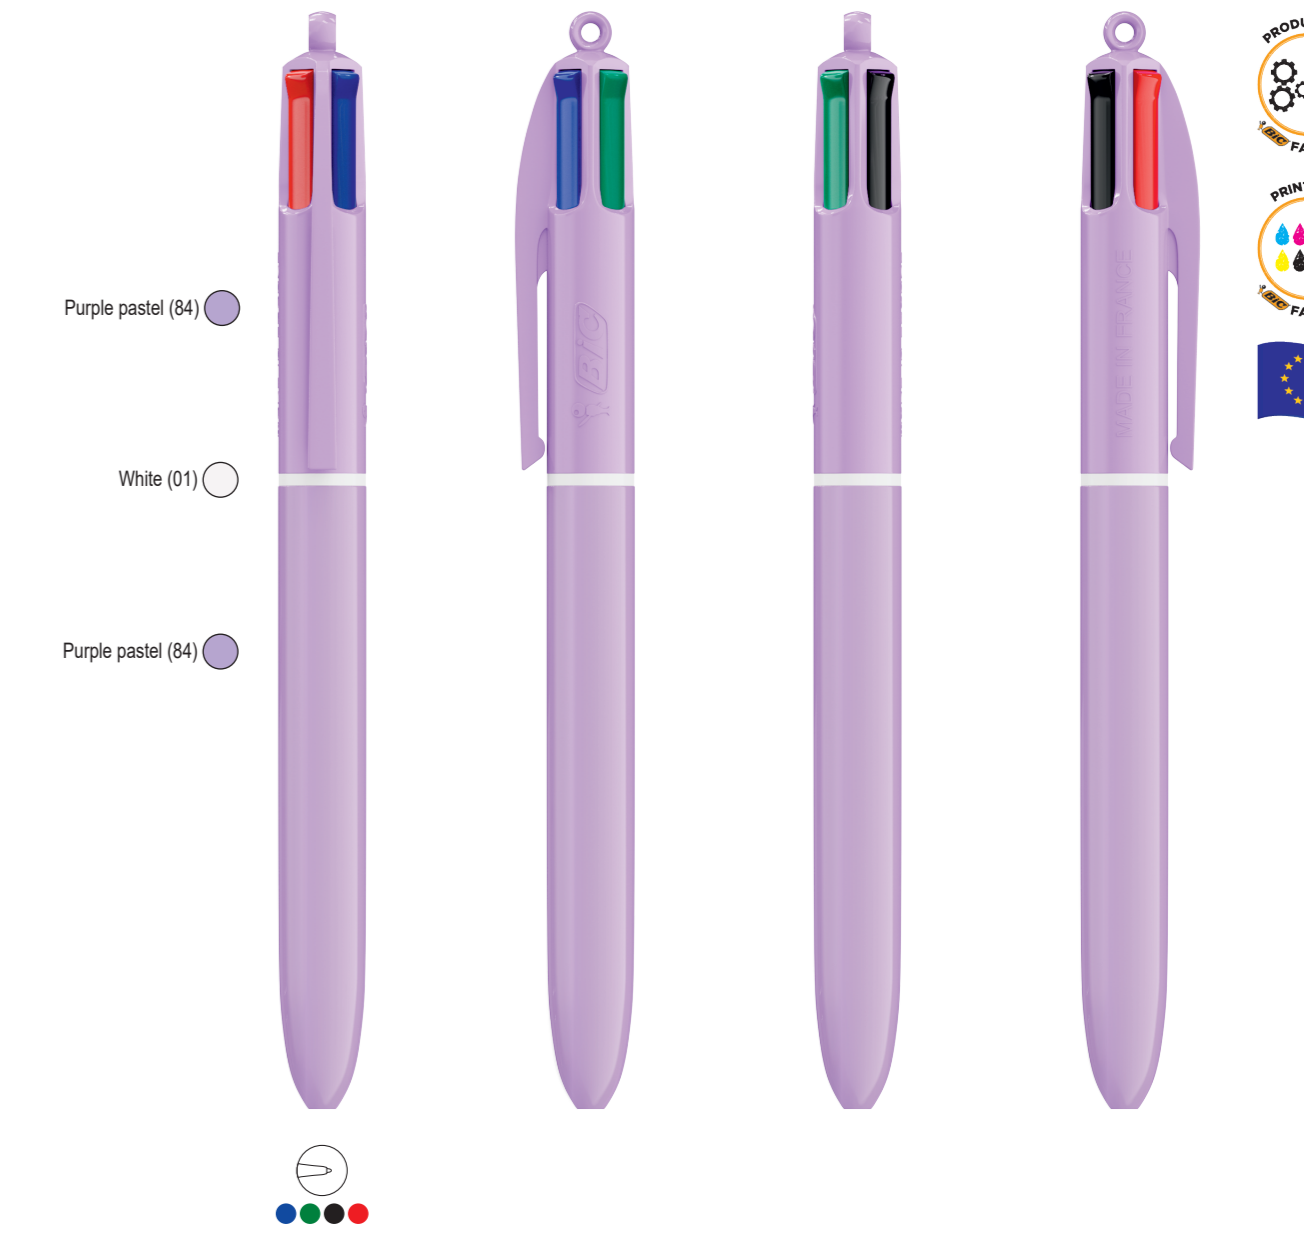

LP&UP Purple Pastel_RI white

- Purple pastel (84)
- White (01)
- Purple pastel (84)

DIGITAL TRANSFER
Barrel: 36 x 62 mm.