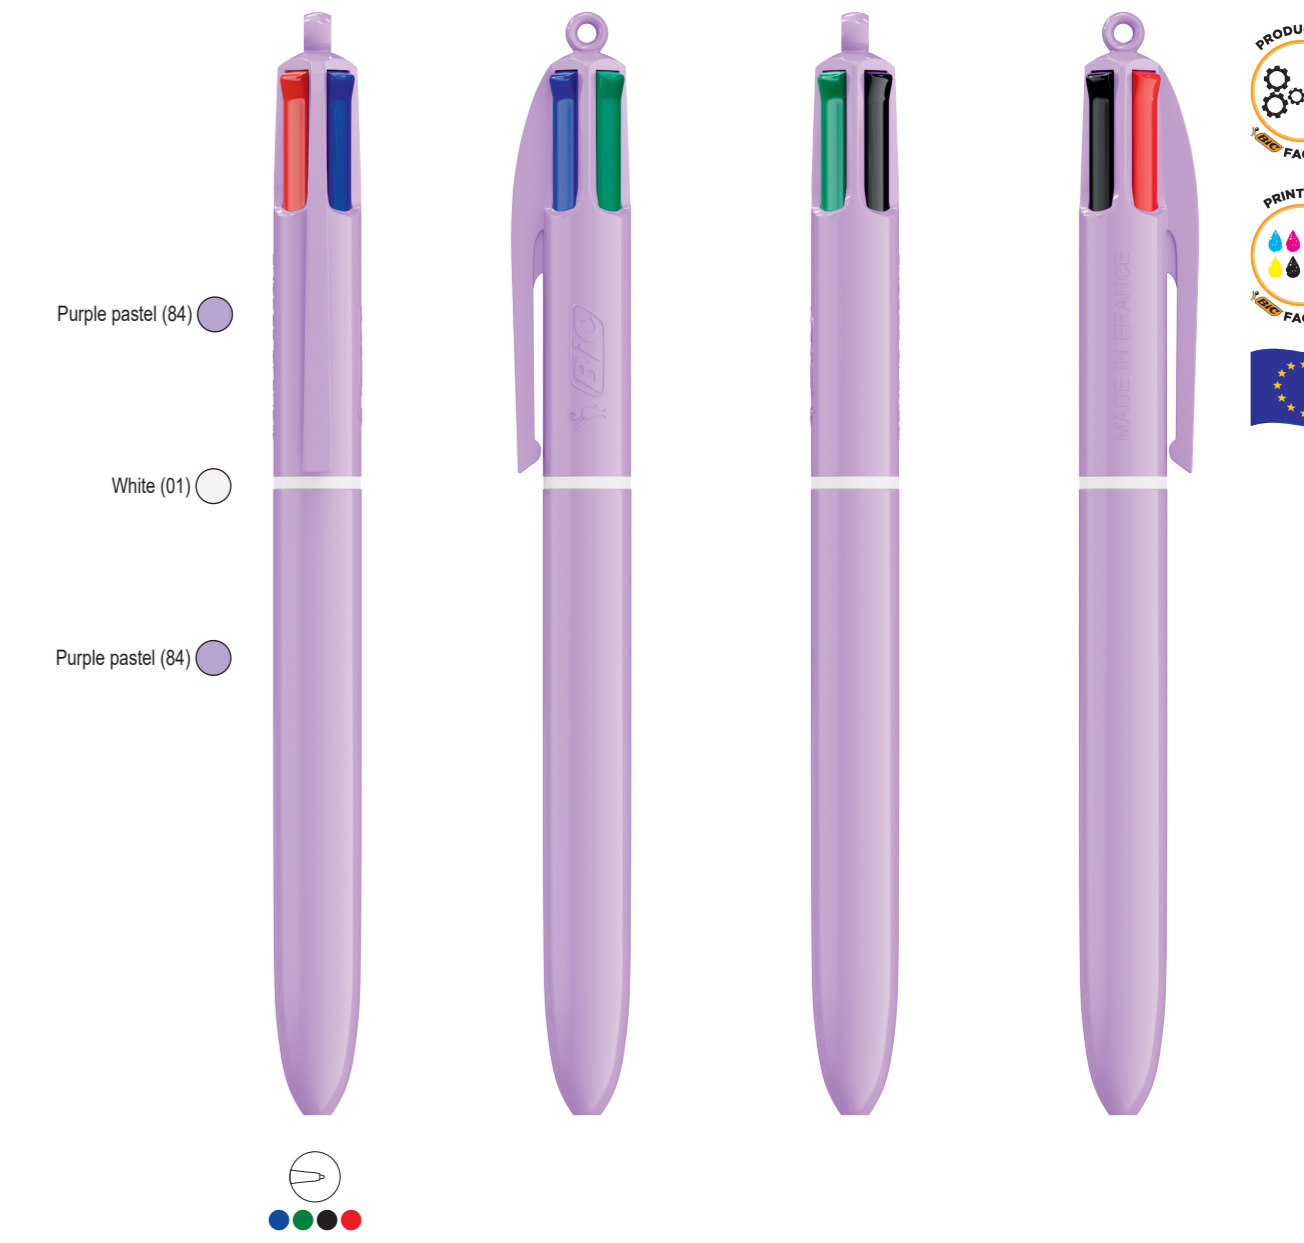

LP&UP Purple Pastel_RI white

- Purple pastel (84)
- White (01)
- Purple pastel (84)