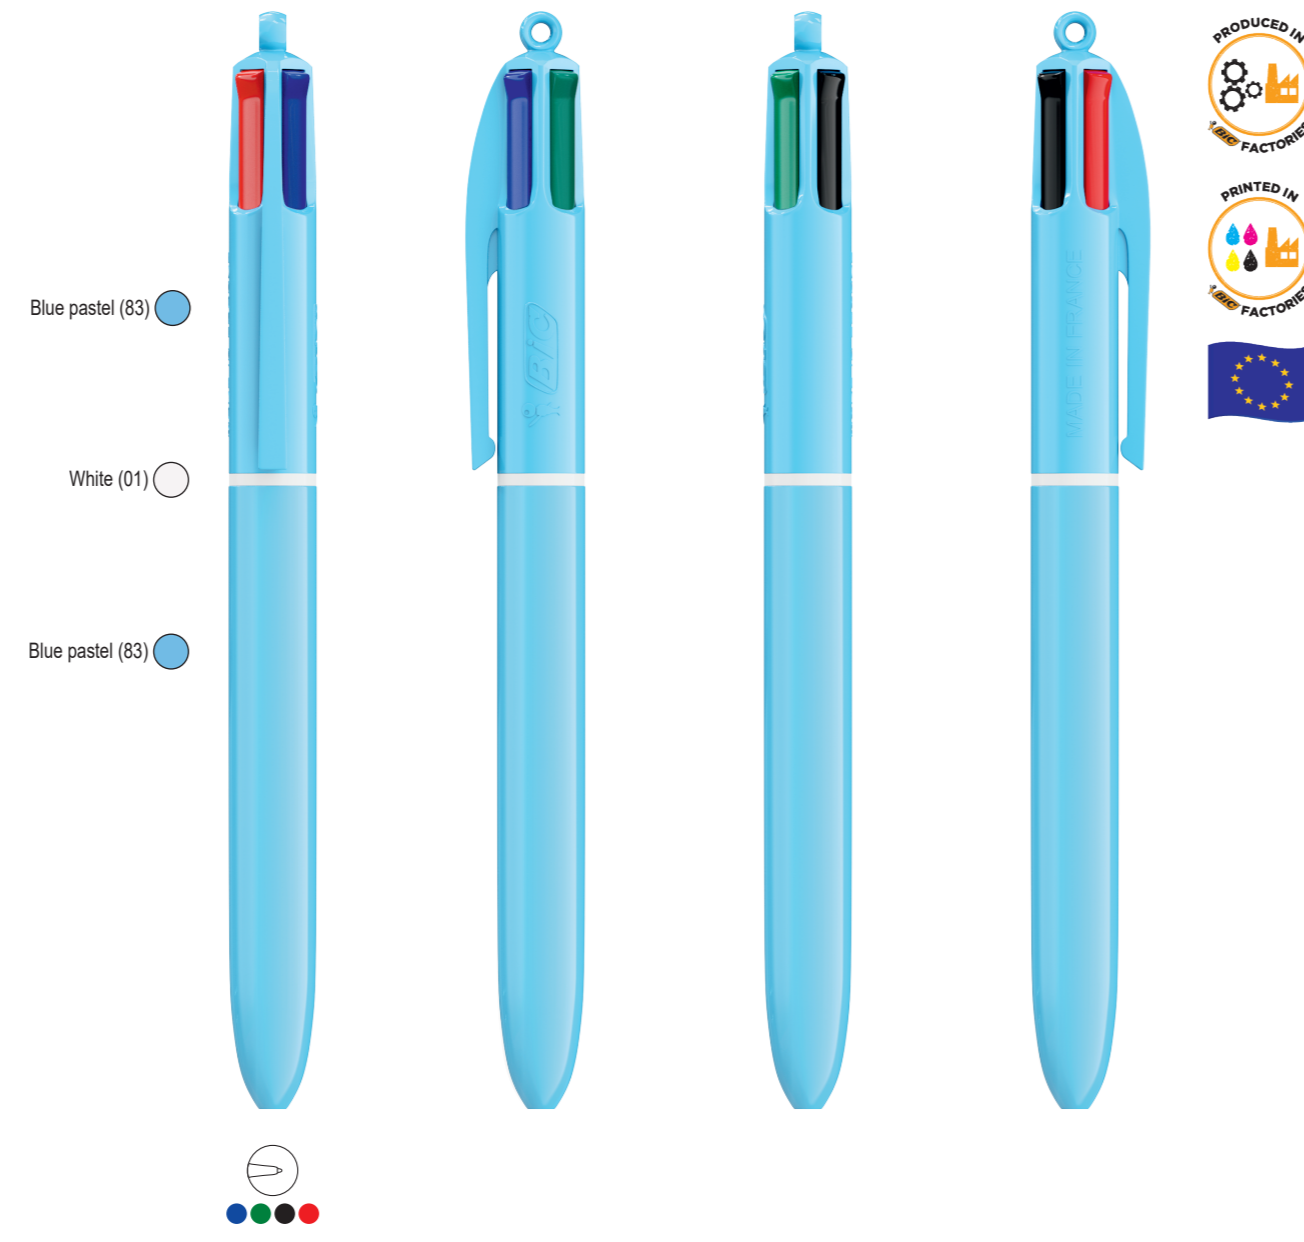

LP&UP Blue Pastel_RI white

- Blue pastel (83)
- White (01)
- Blue pastel (83)