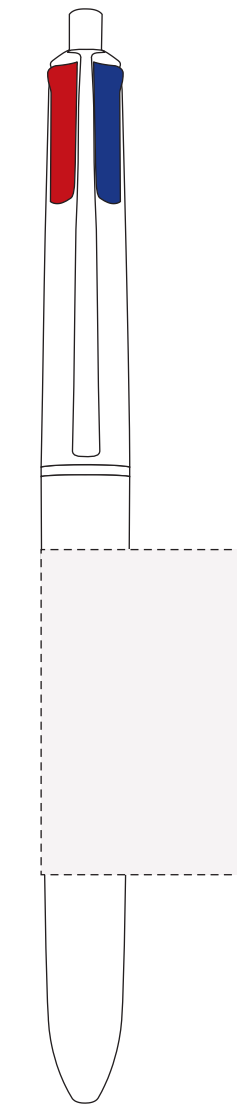

NON STANDARD SCREEN PRINTING
Rear cap: 11 x 22 mm.
1 colour
Only available on white caps

SCREEN PRINTING
Clip centered: 30 x 43 mm.
2 colours

SCREEN PRINTING
Right clip: 30 x 43 mm.
2 colours

LP Pink_UP&RI white

White (01)

White (01)

Pink/Silver (80/47)

PRODUCED IN
100% FACTORIES

PRINTED IN
100% FACTORIES

Our iconic BIC® 4 Colours® is becoming more sustainable, now with 13% less plastic on the upper part!
Between June 2023 and June 2024 bear in mind that you may receive your order line with the standard clip or the new clip containing less plastic.

LP Green_UP&RI white

White (01)

White (01)

Green/Silver (05G/47)

PRODUCED IN
100% FACTORIES

PRINTED IN
100% FACTORIES

Our iconic BIC® 4 Colours® is becoming more sustainable, now with 13% less plastic on the upper part!
Between June 2023 and June 2024 bear in mind that you may receive your order line with the standard clip or the new clip containing less plastic.

LP Turquoise_UP&RI white

White (01)

White (01)

Turquoise/Silver (4R/47)

PRODUCED IN
100% FACTORIES

PRINTED IN
100% FACTORIES

Our iconic BIC® 4 Colours® is becoming more sustainable, now with 13% less plastic on the upper part!
Between June 2023 and June 2024 bear in mind that you may receive your order line with the standard clip or the new clip containing less plastic.