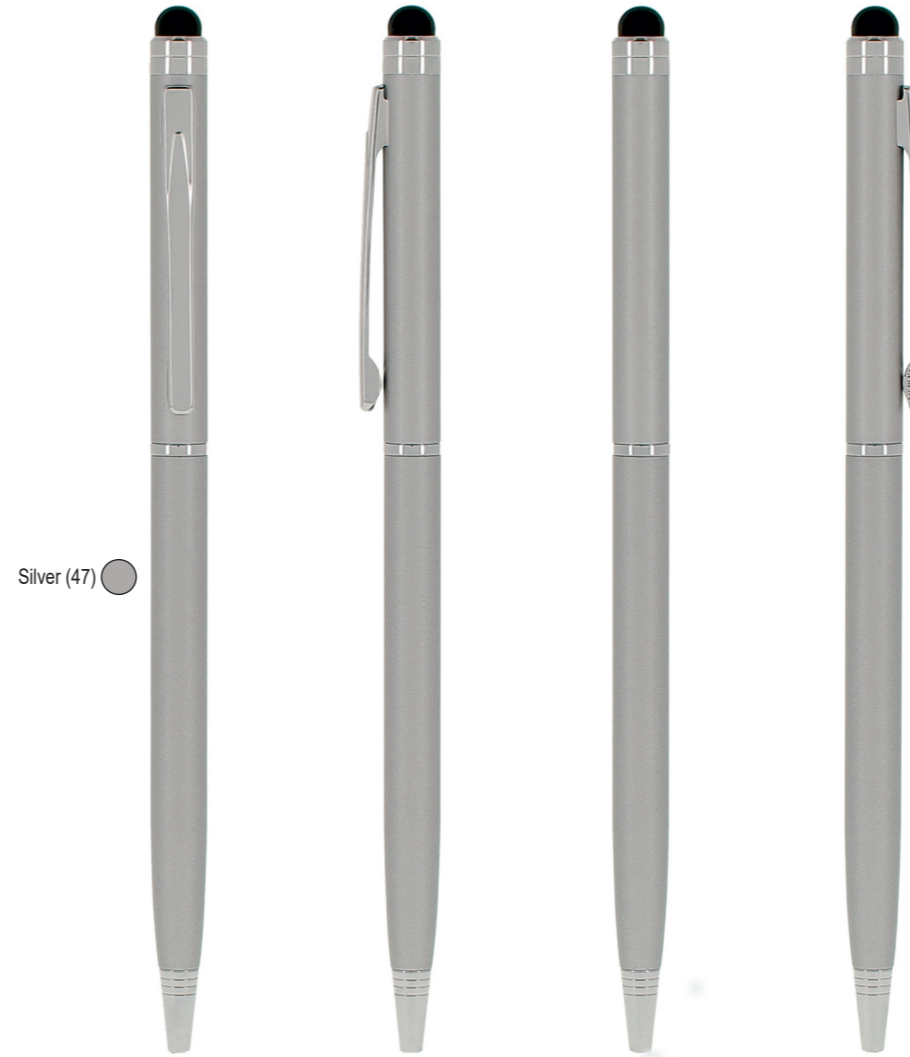

SCREEN PRINTING
Clip centered: 15 x 38 mm.
1 colour

SCREEN PRINTING
Rear clip: 10 x 24 mm.
2 colours

LASER ENGRAVING
Clip centered: 4 x 40 mm.

Laser colour
Matte gold

NE-silver/Blue Ink

Silver (47) 

Blue ink (R1)

NE-blue/Blue Ink

Blue (04) 

Blue ink (R1)